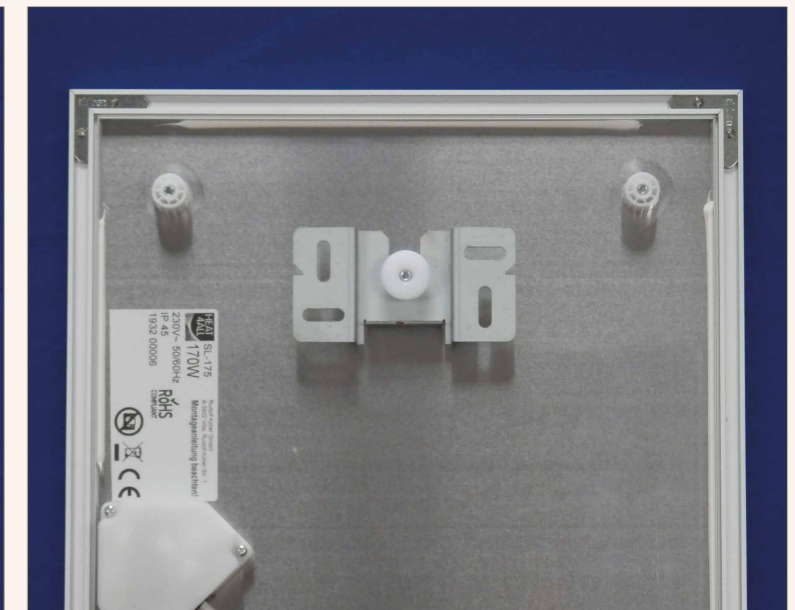

Detailbilder SmartLine Paneele