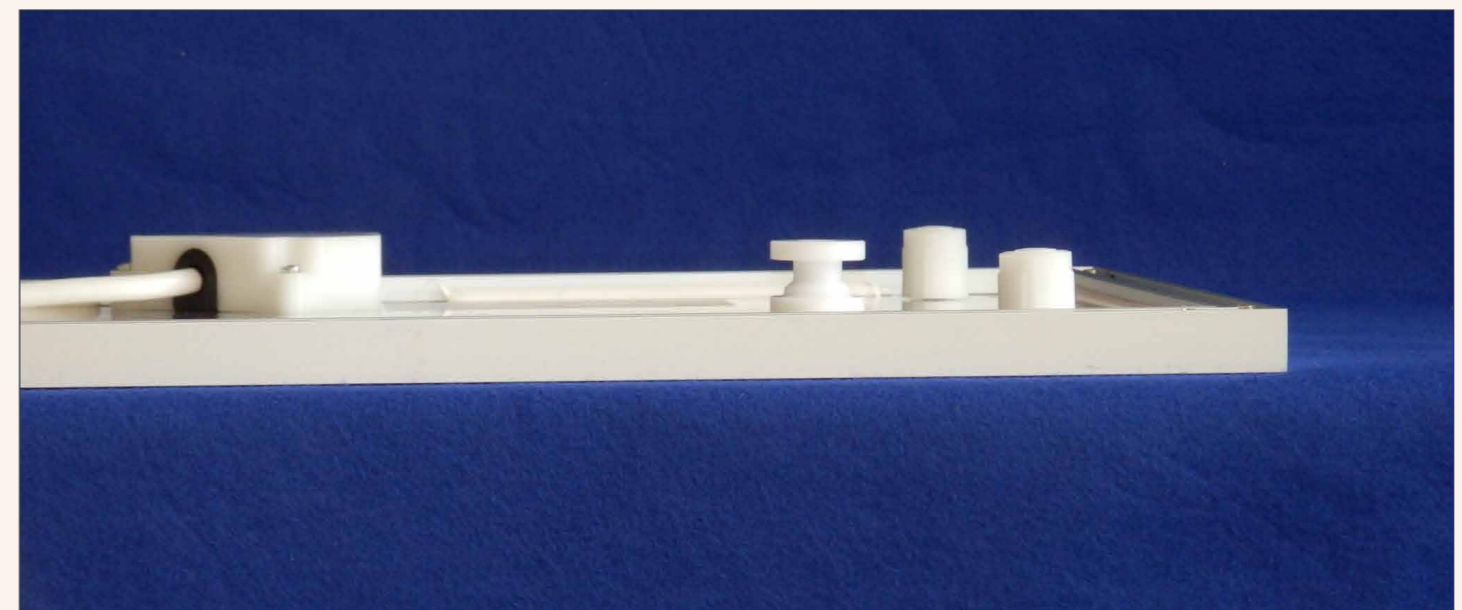

Detailbilder SmartLine Paneele